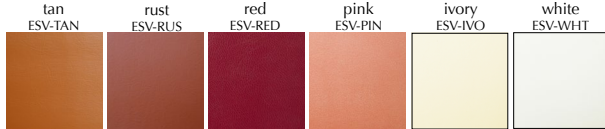

EXPANDED VINYL

BOODLE BOOKS

CONSTRUCTION: TURNED EDGE

Expanded Supported Vinyl has a leathery look and feel. This product is stain resistant, washable, and will give you years of service. Logos can be foil or blind debossed or silk screened.

burgundy
ESV-BUR

EXPANDED VINYL PRINTS

Complete Your Look

The materials above can be used to create matching...

CHECK PRESENTERS

WINE BINDERS

PRICING

Prices are per book, nonpadded with square corners.
Includes Summit Leatherette lining.
See options below.